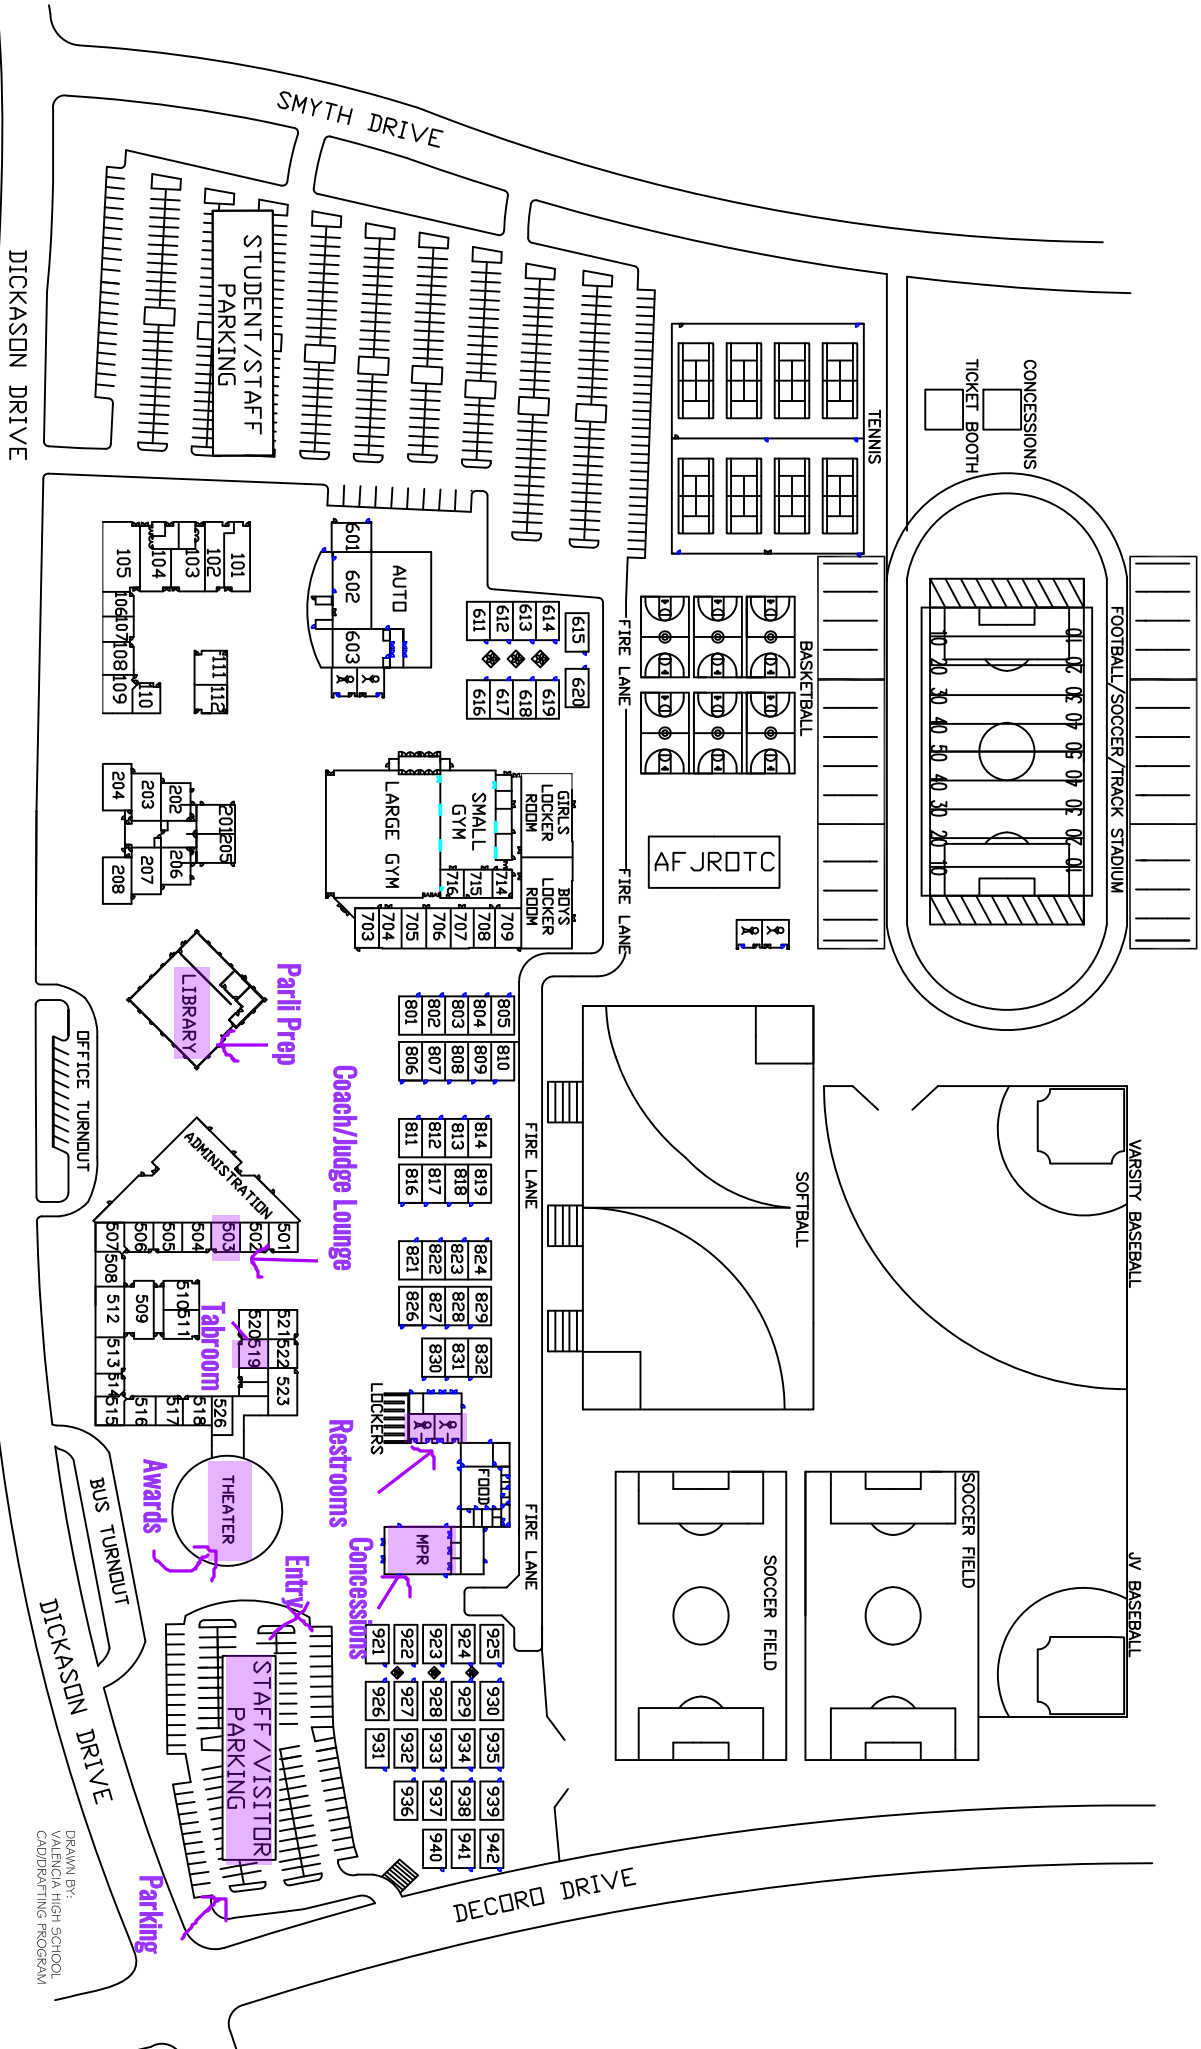

**VALENCIA HIGH SCHOOL**  
**27801 North Dickason Drive**  
**Valencia, CA 91355**

DRAWN BY:  
 VALENCIA HIGH SCHOOL  
 CAD/DRAFTING PROGRAM